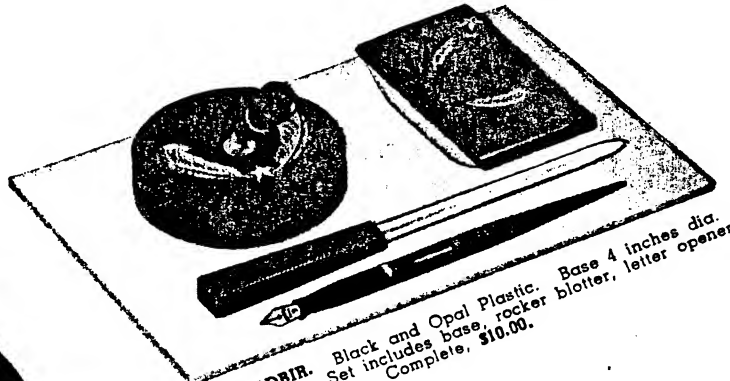

## COMPLETE WITH PEN

**K093 ADBAT.** Black and Opal Plastic. Gold trim. Set includes base, rocker and No. 3 Pen. Complete, \$10.00. Base 3 x 5 1/4 inches. blotter, letter opener

**K103 ADBES.** Black and Opal Plastic. inches. Gold trim. Set includes base, rocker opener and No. 3 Pen. Complete, \$10.00. Base 3 1/2 x 4 3/4 inches. blotter, letter opener